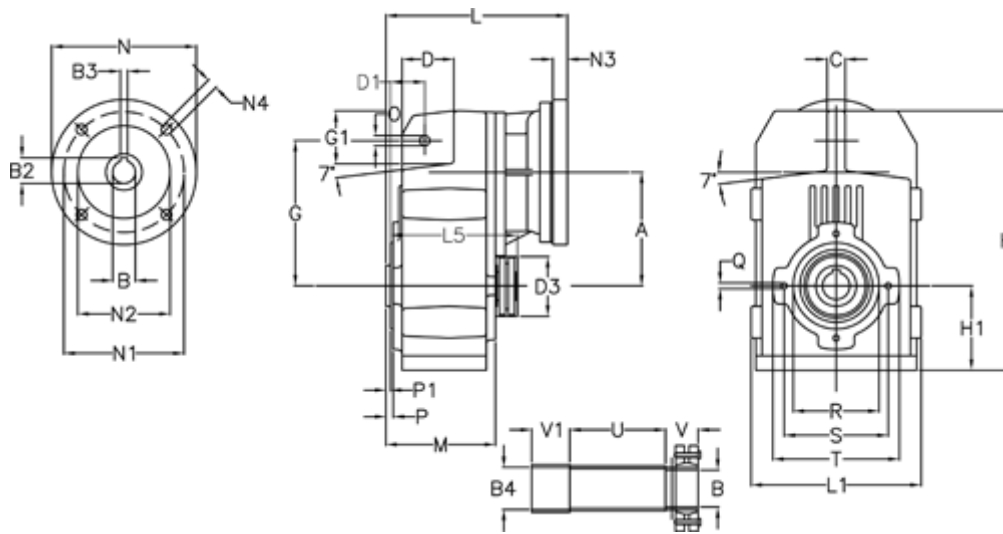

Article number: 29560352785225

Description: Shaft mounted gear  
A314S-527,8-P71B5

## Measures

A = 150.50	D1 = 54.0	I5 = 180.0	P1 = 3.5	V1 = 42
B = 36	d3 = 90	M = 125.0	Q = M10x17	
B1 = 14	G = 170	N = 160	R = 110	
B2 = 16.3	G1 = 84.0	N1 = 130	S = 130	
B3 = 5	H = 326.0	N2 = 110	T = 150	
B4 = 38	H1 = 102.0	N4 = M8x16	Tightening torque N m = 14.5	
C = 20	L = 283.0	O = 13	U = 73.0	
D = 68.0	L1 = 210	P = 6.5	V = 42	